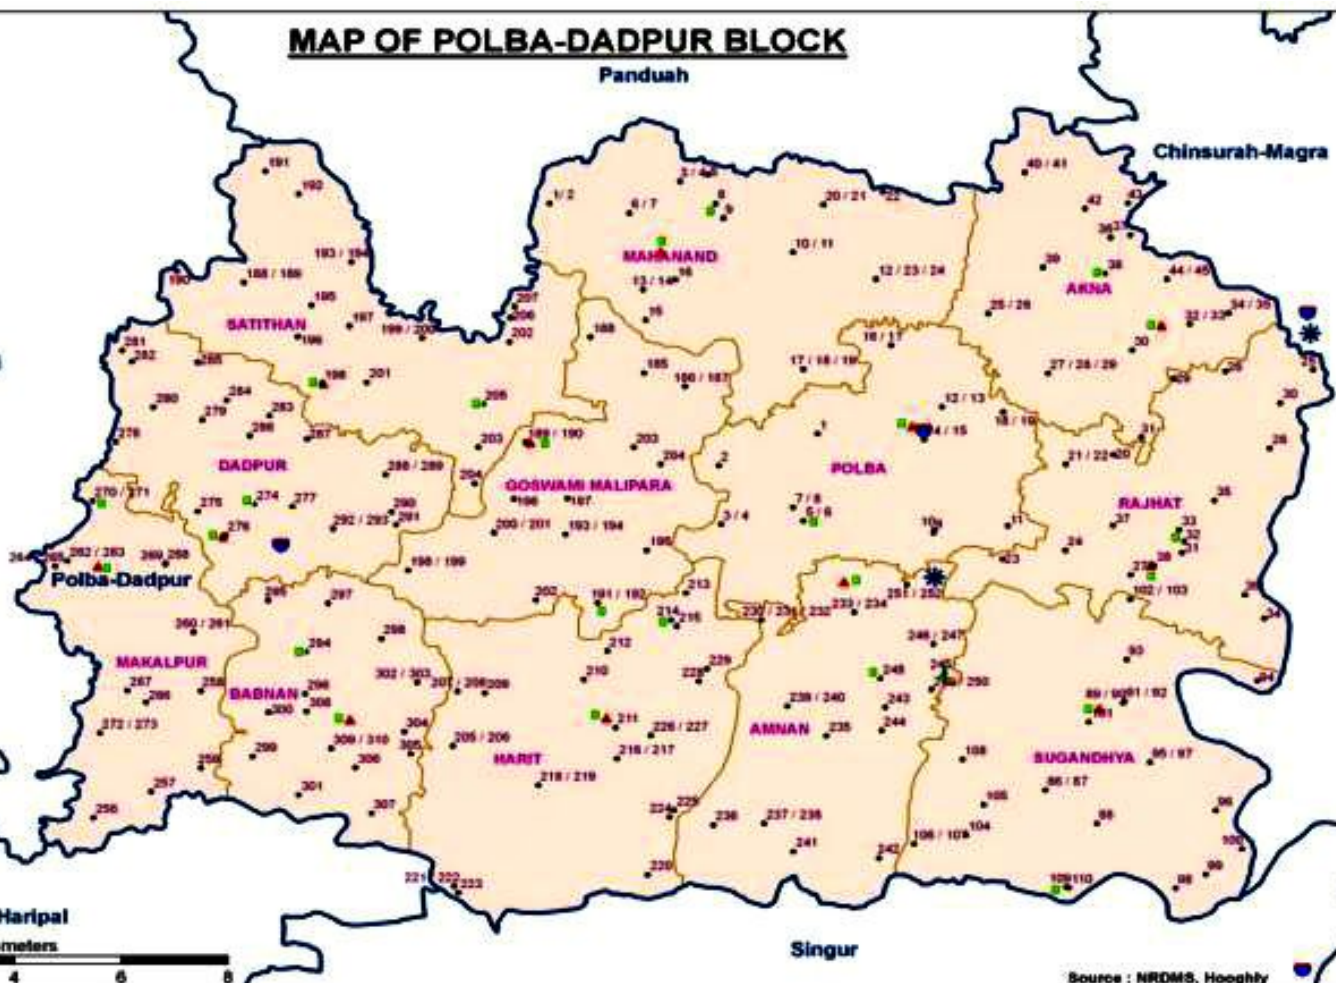

ANNEXURE-7
FORMAT FOR COMPILATION OF DATA ON POPULATION
OF BACKWARD CLASSES FOR BLOCK

Name of Block:- POLBA-DADPUR DEVELOPMENT BLOCK

Name of District:- HOOGHLY

Sl. No.	Name of Gram Panchayat	Total population of Backward Classes			
		Male	Female	Others	Total
(a)	(b)	(c)	(d)	(e)	(f)
1	Akna	2094	1969	0	4063
2	Amnan	3152	3166	0	6318
3	Babnan	2918	2801	0	5719
4	Dadpur	2331	2239	0	4570
5	Goswami-Malipara	2353	2388	0	4741
6	Harit	4672	4498	0	9170
7	Mahanad	4270	3624	0	7894
8	Makalpur	3105	2917	0	6022
9	Polba	2215	2054	0	4269
10	Rajhat	3321	3156	0	6477
11	Salihan	4148	3949	0	8097
12	Sugandhya	815	718	0	1533
Total		35394	33479	0	68873

MAP OF POLBA-DADPUR BLOCK

Panduah

Chinsurah-Magra

Dhaniakhall

LEGEND

- DC / RC
- Polling Station
- GP Office
- Police Station
- BDO Office
- GP Boundary
- Block Boundary
- Sector Office

Haripal

Singur

Source : NRDMS, Hooghly