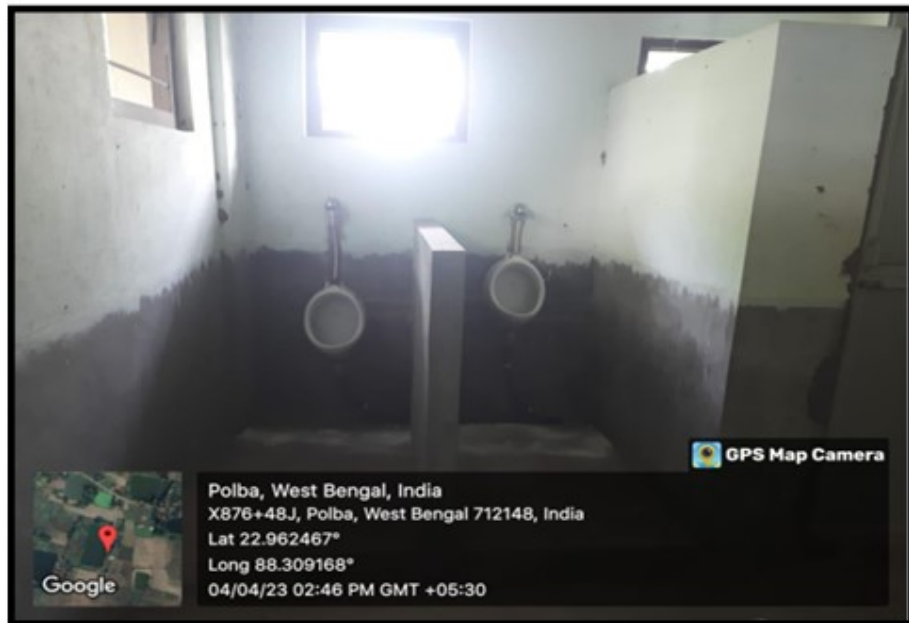

Divyangjan Friendly Toilet