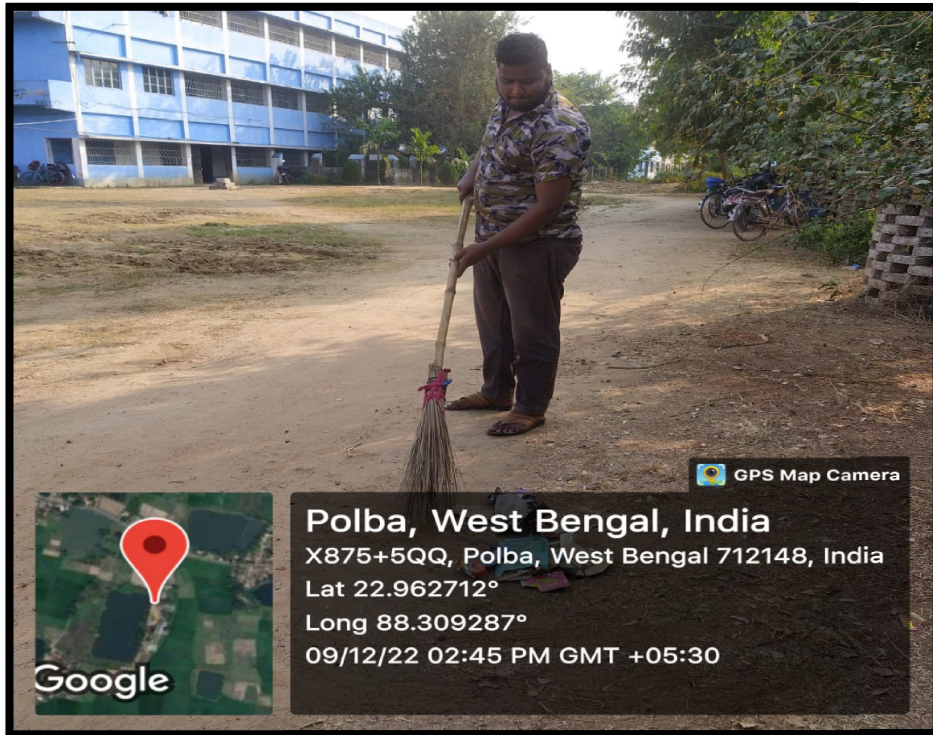

7.1.3

(3) Clean and Green Campus Initiatives

- a. Plantation activities inside campus.

Plantation activities inside campus

b. Cleanliness drive, inside campus.

Students engaged in campus cleaning

Collection of Dry and Wet wastes